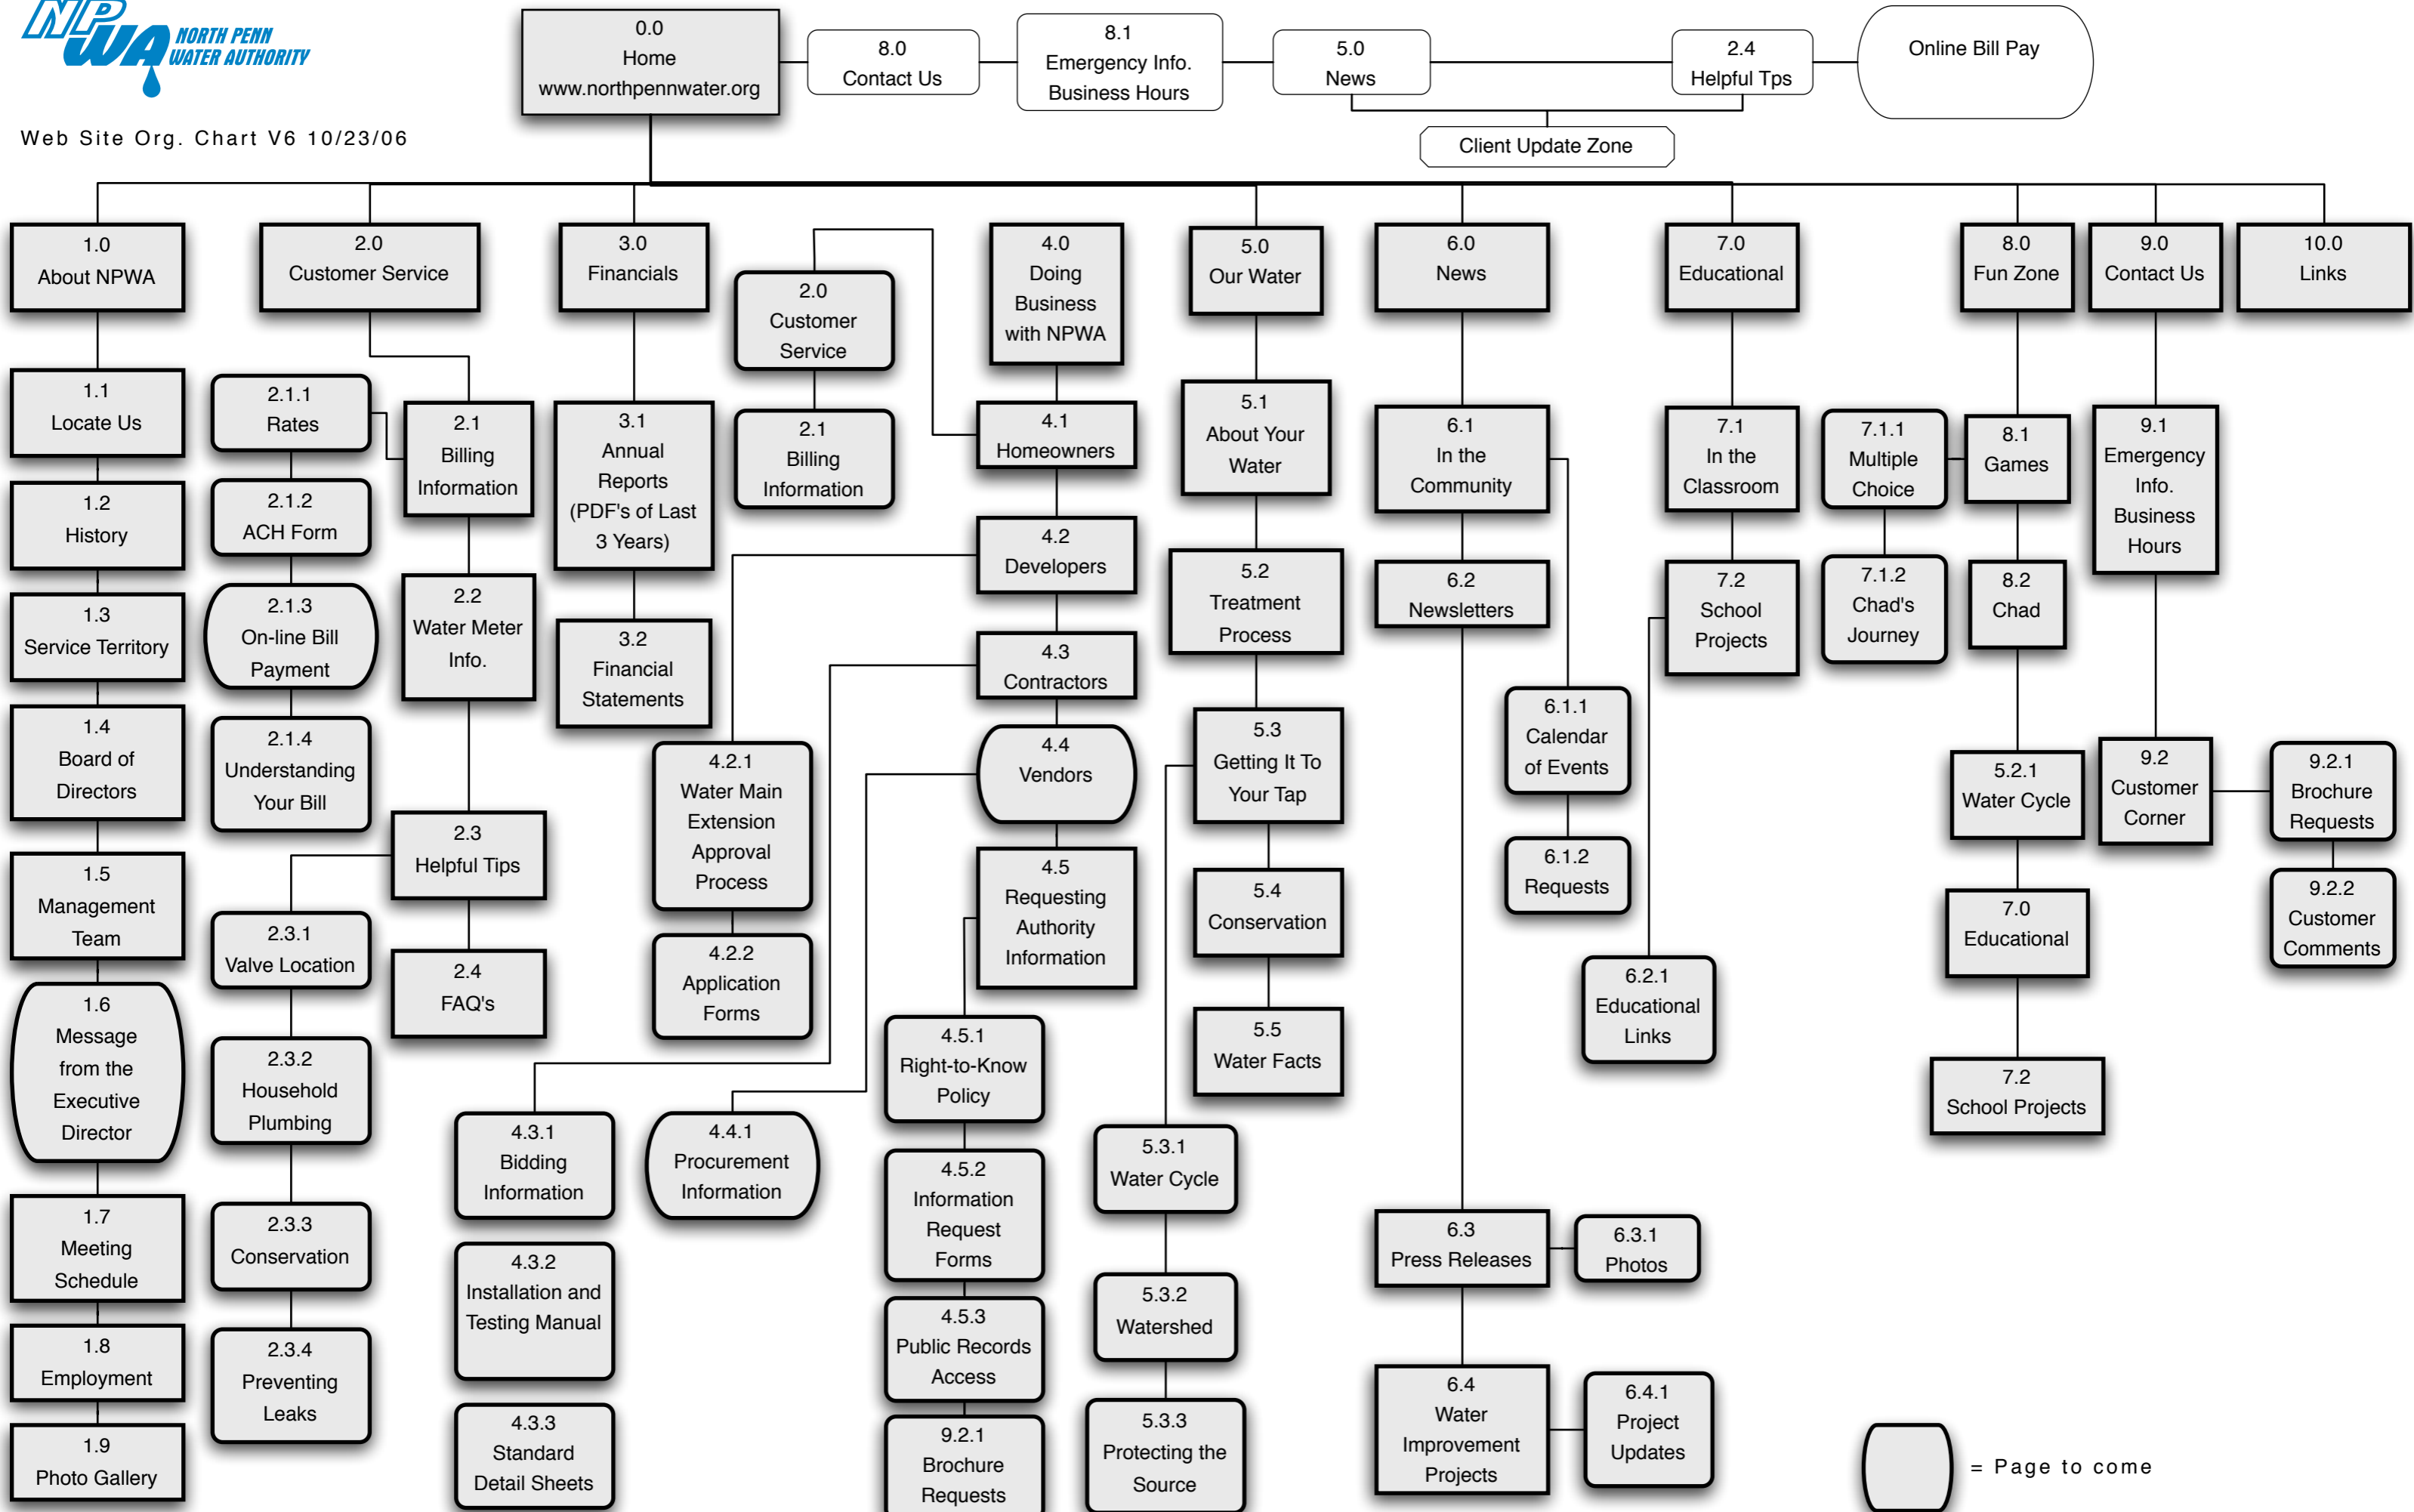

Web Site Org. Chart V6 10/23/06

 = Page to come